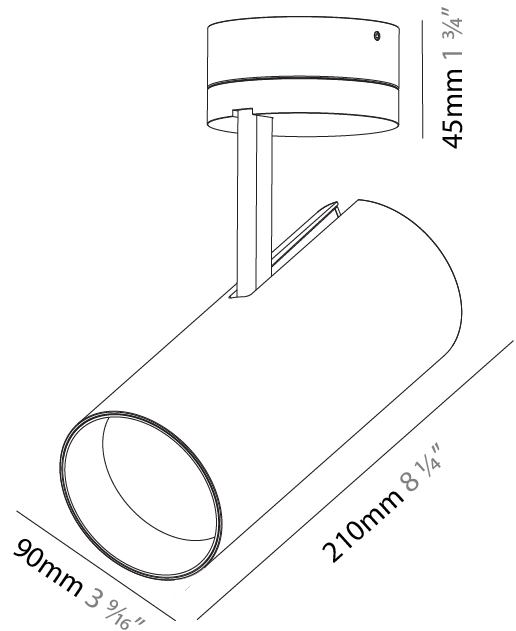

GENERAL

Series: Imagine
Subseries: Imagine 90
Brand: Prolicht
Division: Architectural
Mounting Type: Surface
Mounting Location: Ceiling
Subcategory: Spots

PHYSICAL

Shape: Round
Diameter (mm): 90
Diameter (in): 3 9/16
Height (mm): 210
Height (in): 8 1/4
Max. Overall Height (mm): 255
Max. Overall Height (in): 10 1/16
Light Distribution: Adjustable / Direct
Weight (kg): 1.184
Weight (lbs): 2.60
Fixture Finish: SSR / BKV / CWI / CRY / HAB / LAG / UFT / ITA / RUA / RUR / MIC / FTG / MYG / TWT / LOD / PUS / FRO / FUP / KIA / POP / BLS / SPG / MEY / GOH / GUM / CHC / COM / ABZ / JAG / OBR / MOS / ROR
Fixture Material: Aluminum Die Cast

ELECTRICAL

Lamp Type: LED (Zhaga Standard)
Input Wattage (W): 13.2 / 16.5
Total Output Wattage (W): 12 / 15
Dimming: Tri-Mode (Non-Dimming and Phase Dimming (120Vac only) and 0-10V Dimming)
Driver Included: Yes
Driver Location: Integrated
Driver Type: Constant Current - Universal
Driver Class: Class 2
Input Voltage (V): 120 - 277
Constant Current (MA): 350

LED

Number of LEDs: 1
Color Temperature (°K): 2700 / 3000 / 3500 / 4000
Max. Delivered Lumen (lm): 830 / 930 / 1009 / 1030
CRI: >90 CRI
Lamp Life (hrs): 50000

OPTICAL

Reflector°: 10
Adjustability: Rotational 350°; Tilt 90°

RATINGS AND CERTIFICATIONS

Certified By: Certified for North American Standards
IP rating: IP20